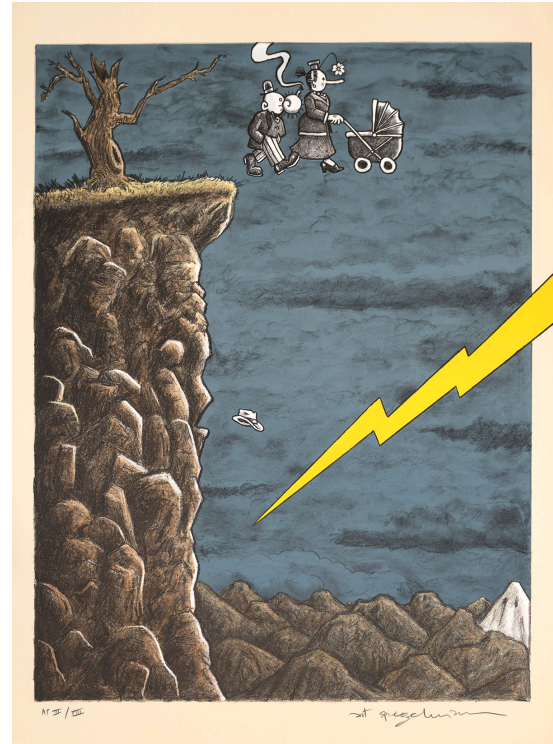

The exhibition encompasses over 30 years of editioned works in silkscreen, lithography, and offset printing, and engages his favored themes—comics as a medium of self-expression, the personal and political in history, and the triumphs and tragedies of New York. While the graphic style varies from subject to subject, a mixture of humor and gravity are a hallmark. Not one to shy from the sensational (and the urge to keep comics once-dangerous reputation alive) there is an edge of provocation and grotesquerie, but also a tenderness. It is his unflinching humanity that connects us so deeply with his work and he manifests it powerfully with his deft hand and inventive compositions.

An opening reception will be held at the gallery on January 8th from 6 – 8PM and coincides with Keith Mayerson: *Heroes and Villain* which will occupy the main exhibition space. Mayerson, who is deeply influenced by comic art, is a lifelong fan of Spiegelman and has been instrumental in enabling this exhibition.

Trump L'Oeil - A, 2018
lithograph, ed. of 35, 8 AP
30 x 22 1/4 in, 76.2 x 56.5 cm

MARLBOROUGH GALLERY, INC.

40 West 57th Street
New York, NY 10019
t. (212) 541-4900 / f. (212) 541-4948
www.marlboroughgallery.com

Images © Art Spiegelman and Marlborough Gallery, New York

NEW YORK | LONDON | BARCELONA | MADRID