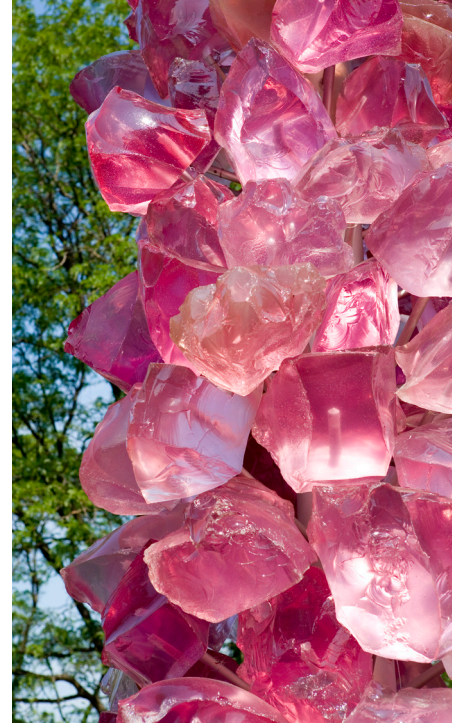

"New York City's energy, architecture and rich creative history is formidable and it continues to offer infinite inspiration for artists," said Dale Chihuly. "I am excited to share my work with the of residents and visitors who pass through New York City every year."

Dale Chihuly is an American artist known for revolutionizing the Studio Glass movement and elevating the perception of the glass medium from the realm of craft to fine art. Over his 50-year career, the artist has become known for his innovative glass sculptures and ambitious architectural installations in historic cities, museums and gardens around the world.

Chihuly utilizes a variety of media including glass, paint, charcoal, graphite, neon, ice, and Polyvitro to realize his creative vision. The artist's work is included in more than 200 museum collections worldwide including the Metropolitan Museum of Art, the Smithsonian American Art Museum, and the Corning Museum of Glass. Major exhibitions include *Chihuly Over Venice* (1995-96), *Chihuly in the Light of Jerusalem* (1999), de Young Museum in San Francisco (2008), the Museum of Fine Arts, Boston (2011), Virginia Museum of Fine Arts, Richmond (2012) and the Montreal Museum of Fine Arts, Montreal, Canada (2013.) *Chihuly Garden and Glass* opened at Seattle Center in 2012.

An exhibition of new work by Dale Chihuly at Marlborough Gallery in New York is planned for 2019.

Dale Chihuly, *Rose Crystal Tower* (detail), 2017
22 1/2 x 6 x 6 1/2'

MARLBOROUGH GALLERY, INC.

40 West 57th Street
New York, NY 10019
t. (212) 541-4900 / f. (212) 541-4948
www.marlboroughgallery.com

PRESS RELEASE

For press inquiries please contact
Zoe Milgram at (212) 541-4900
or press@marlboroughgallery.com